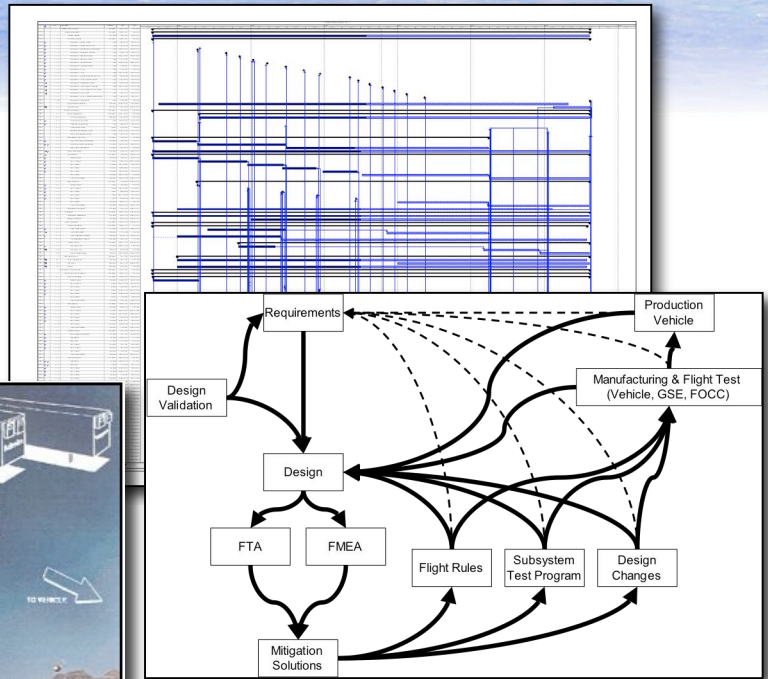

Remote Operations Facility Planning

TGV Inc. has extensive experience in NASA human space flight operations, commercial GEO and LEO satellite operations, and commercial and military launch systems.

TGV personnel have also developed training plans for commercial satellite operators and trained astronauts for Shuttle and ISS missions.

Commercial launch operations experience includes DC-X, Sea Launch, Ariane, Proton, Delta, and Atlas Launch vehicles in both domestic and foreign facilities. TGV has planned remote launch and operations facilities, and developed hardware and procedures for processing and integrating commercial payloads into the launch vehicle flow.

With this experience base, TGV can provide complete operational planning, including training and personnel requirements, hardware and software system design, and on-site consulting.

TGV Rockets, Inc
 2420 Springer Dr.
 Suite 100
 Norman, OK 73069