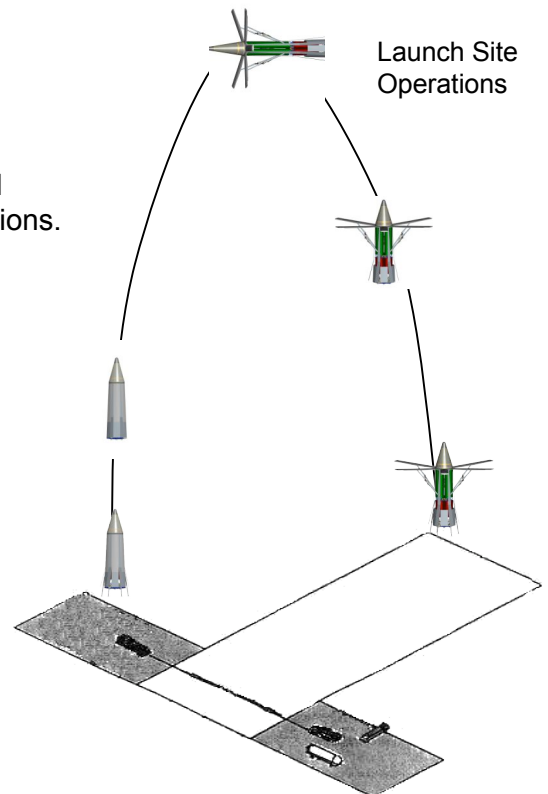

TGV Rockets, Inc
2420 Springer Dr.
Suite 100
Norman, OK 73069